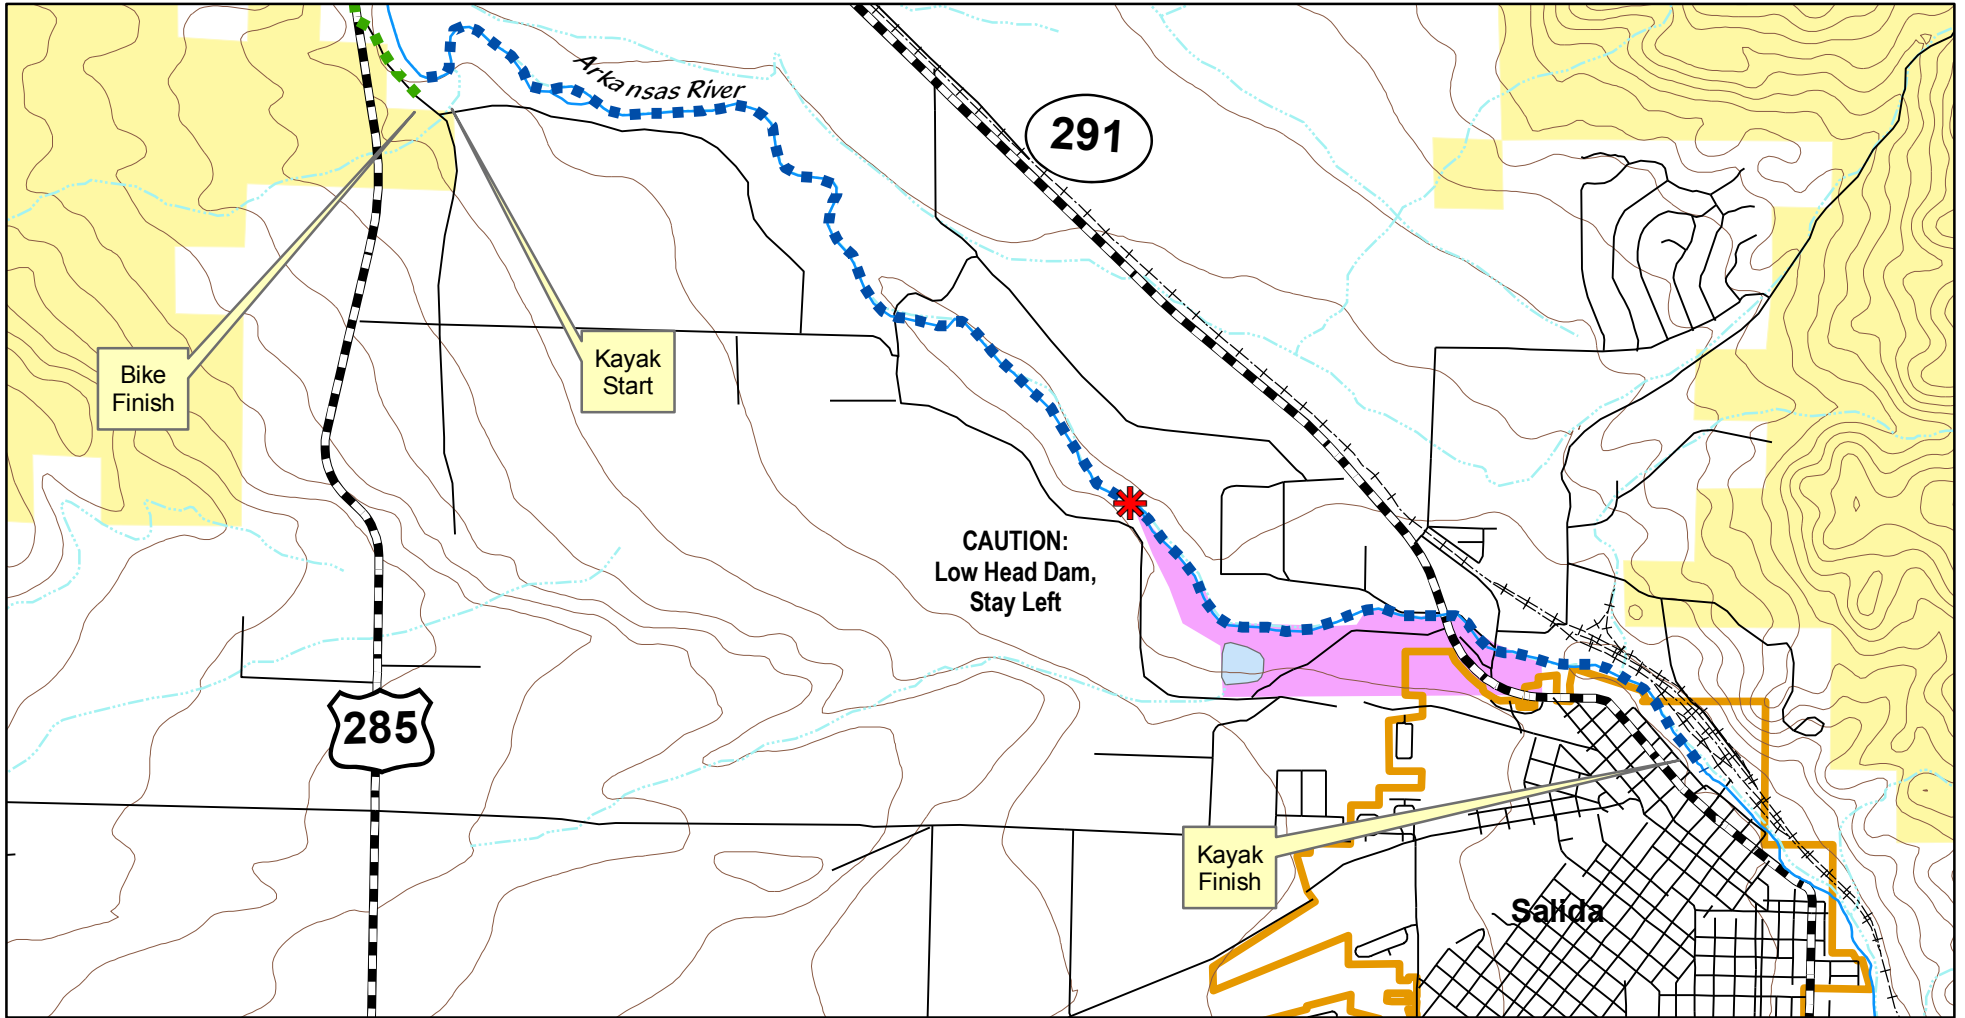

POLE, PEDAL, PADDLE ROUTES

Kayak Leg: 6 miles, Big Bend → Riverside Park (downtown Salida)